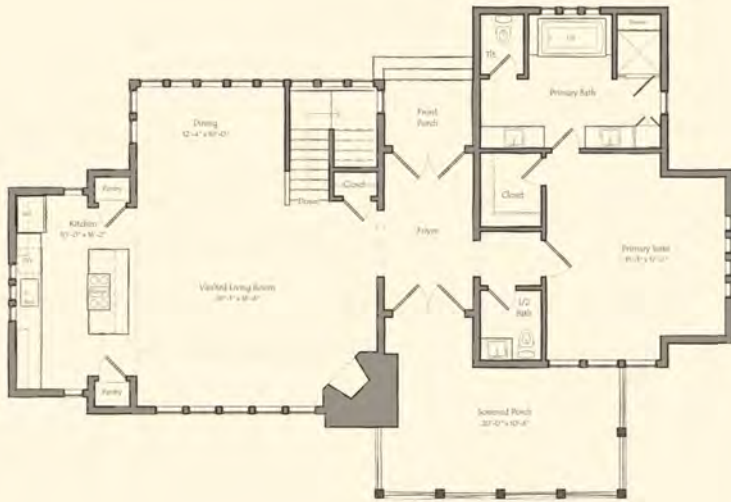

# BYWATER

*Lakeside Elevation*

- Farmhouse-inspired lake home
- Three bedrooms, four and one-half bathrooms with den/optional fourth bedroom
- Primary suite on main level
- Handsomely crafted stone fireplace with vaulted ceilings
- Spacious kitchen-dining-living area with wonderful lake views
- Upscale appliance package
- Wonderful lake-level living with wet bar and covered patio
- Thoughtfully designed with lake-prep storage room
- 2,612 sq. ft. of conditioned space

*Street Side Elevation*

PRICE: Pricing will depend on final features and lot selection.

For additional information about Russell Lands On Lake Martin neighborhoods, call 256.215.7011 or visit [www.RussellLandsOnLakeMartin.com](http://www.RussellLandsOnLakeMartin.com).